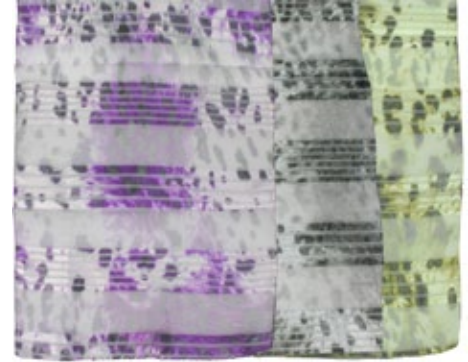

Dents Ladies - Scarves

SL1202
100% Polyester Bohemian Print Scarf
53 cm x 53 cm
Orange , Green , Pink

SL1201
100% Polyester Paisley Print Scarf
90 cm x 90 cm
Pink , Green

SSL8403
100% Polyester Tiger Print Scarf
52 cm x 52 cm
Green , Orange , Pink , Blue

SSL8401
100% Polyester Leopard Print Scarf
160 cm x 36 cm
Tan , Green , Brown

SSL8402
100% Polyester Retro Print Scarf
with lurex
160 cm x 34 cm
Blue , Purple , Green

SL1203
100% Polyester Animal / Striped Print Scarf
160 cm x 30 cm
Purple , Grey , Green

SL1206
100% Polyester Patterned Print Scarf
with scalloped edges
180 cm x 30 cm
Aqua , Brown , Green

SL1207
100% Polyester Striped Print Scarf
with scalloped edges
180 cm x 30 cm
Blue , Black , Purple

SL1208
100% Polyester Tartan Print Scarf
with scalloped edges
180 cm x 30 cm
Brown , Purple , Red

Dents Ladies - Scarves

SL1200
100% Polyester Striped Scarf
180 cm x 37 cm
Pink , Blue , Yellow

SL1204
100% Polyester Printed Scarf
90 cm x 90 cm
Purple , Beige
Green , Orange

SSL9401
100% Viscose Crushed
Vertical Striped Weave Scarf
180 cm x 50 cm + 8 cm
Fuchsia , Black , Ivory , Pale Green , Lilac