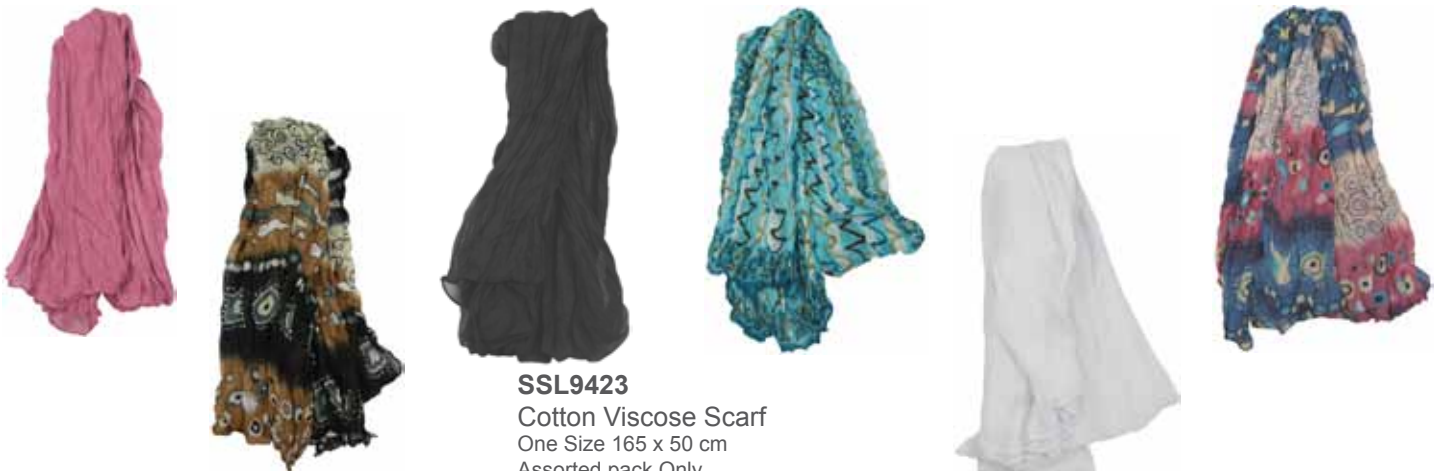

SSL9401
Striped Vertical Weave, Crushed 100% Viscose Scarf
 One Size 180 x 50 + 8 cm
 Ivory, Fuchsia, Pale Green, Black, Lilac
 No minimum order qty

SSL9421
Tie-dyed Viscose Scarf
 One Size 165 x 57 + 8 cm
 Black/Charcoal, Blue/Aqua/White, Pink/Purple
 No minimum order qty

SSL9422
100% Viscose Scarf
 One Size 165 x 57 + 8 cm
 Yellow, Blue, Coral, Mulberry, Peacock
 No minimum order qty

SSL9423
Cotton Viscose Scarf
 One Size 165 x 50 cm
 Assorted pack Only
 2 each - 3 plain colours, 3 patterns